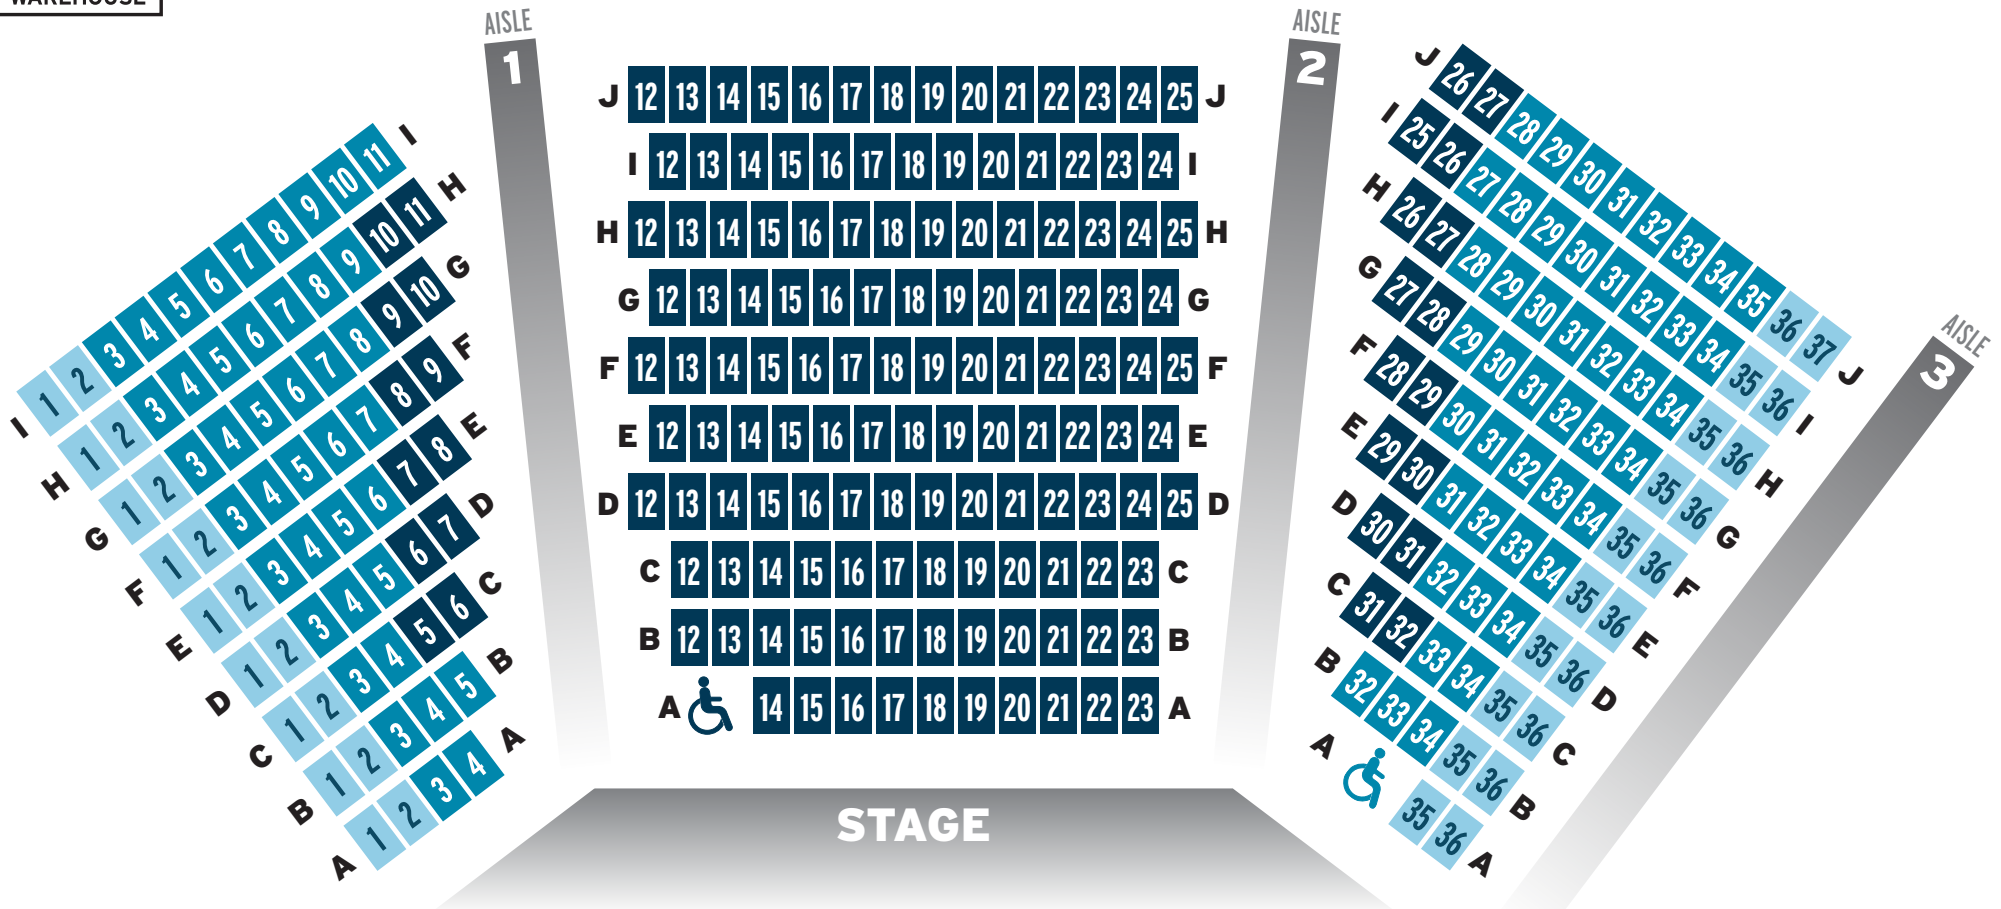

THE TOM HENDRY
THEATRE

WAREHOUSE

SEATING CHART

140 RUPERT AVENUE
WINNIPEG, MANITOBA

Sections

THIS MAP IS NOT EXACT
FOR GENERAL REFERENCE ONLY

MANITOBA THEATRE CENTRE
174 MARKET AVENUE
WINNIPEG, MANITOBA R3B 0P8

BOX OFFICE
942-6537

TOLL-FREE
1-877-446-4500

www.mtc.mb.ca